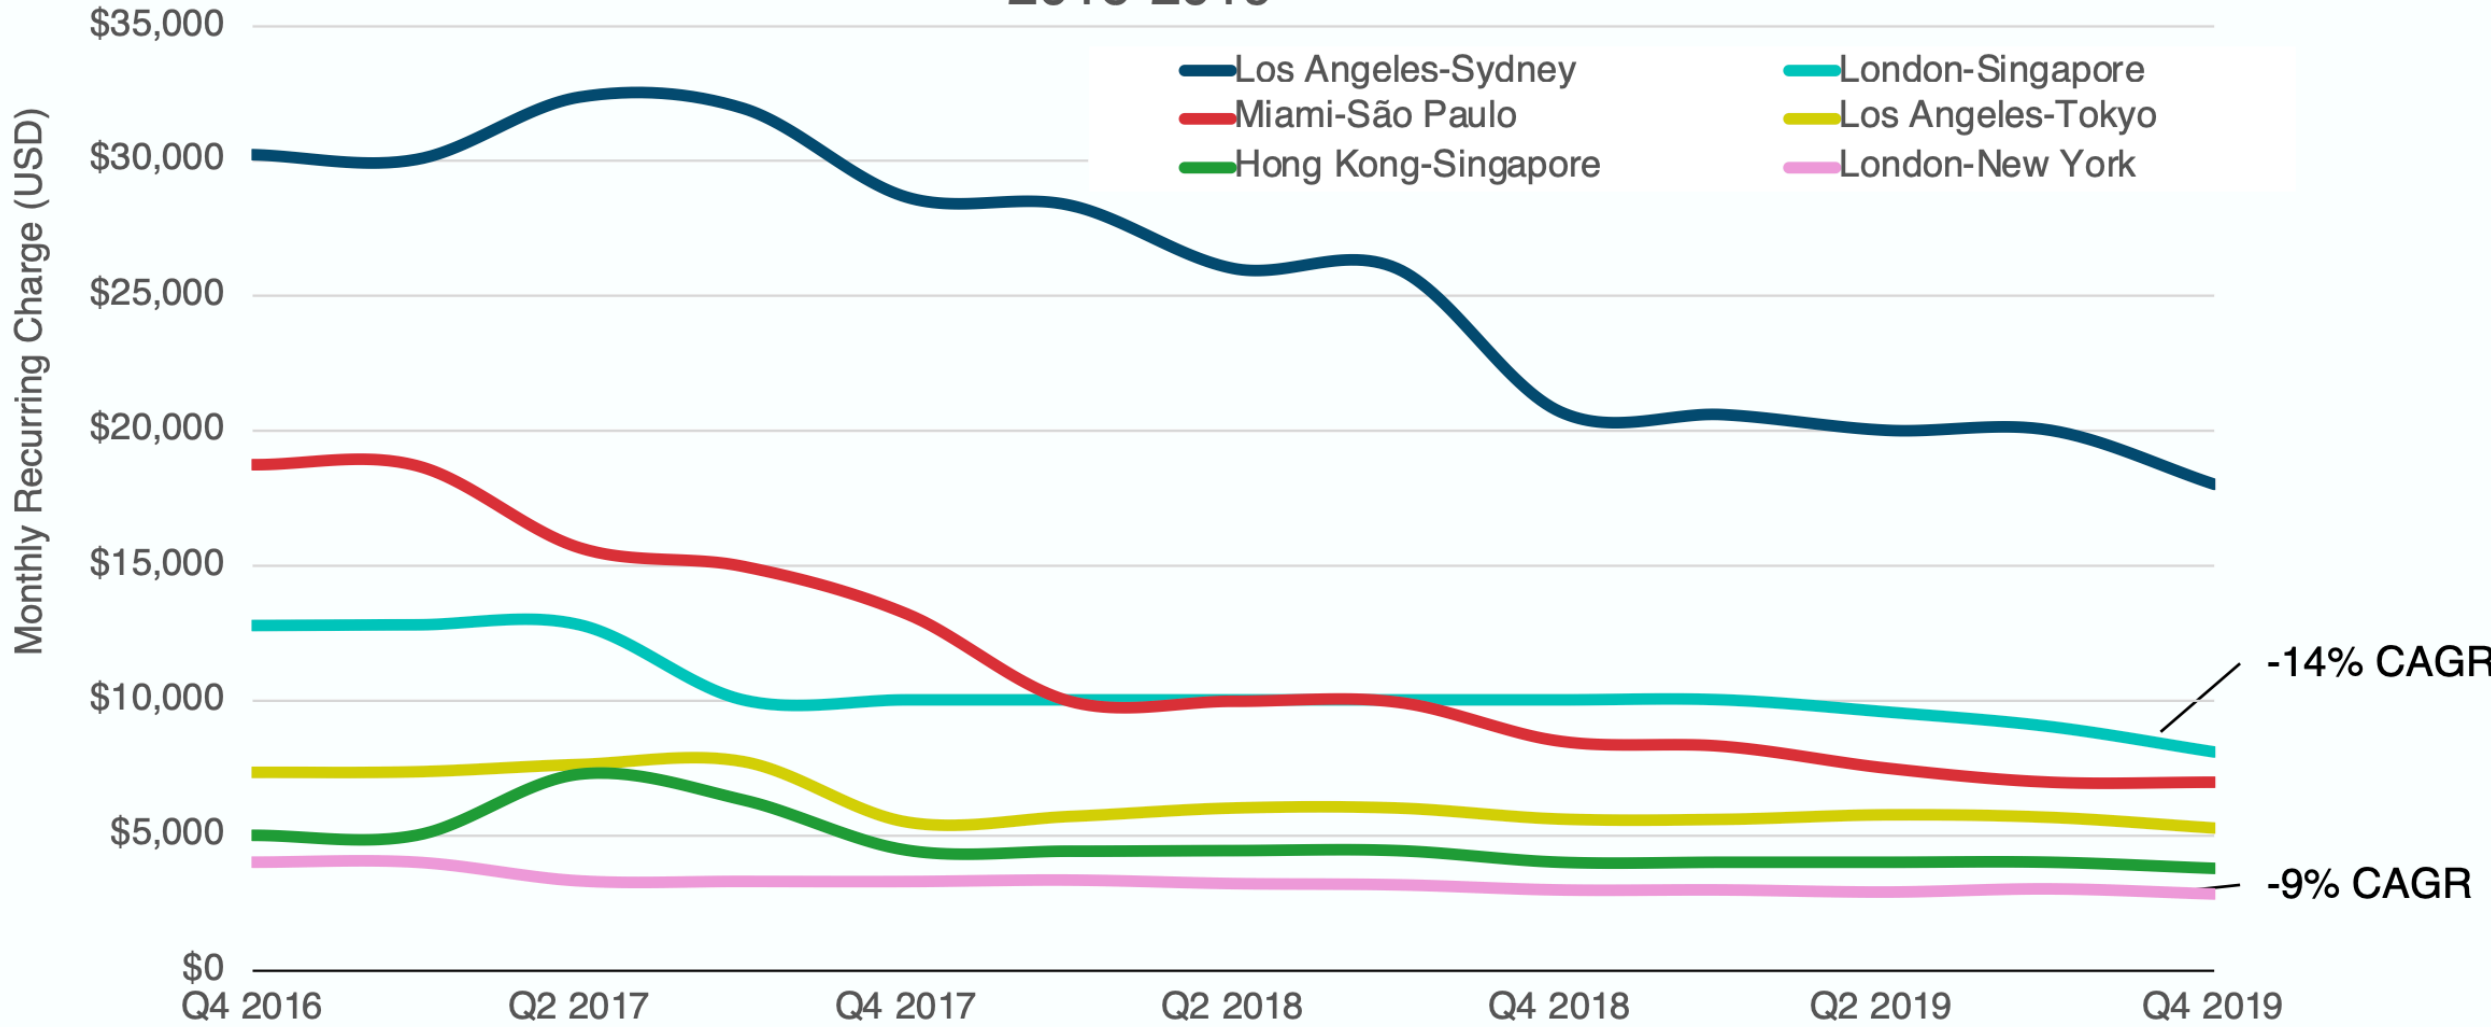

VPN connectivity to China (and possibly India and other countries) using the GREN

- David Wilde

Additional Slides

10 Gbps wavelength prices steadily decline

Weighted Median 10 Gbps Monthly Lease Prices on Select Routes, 2016-2019